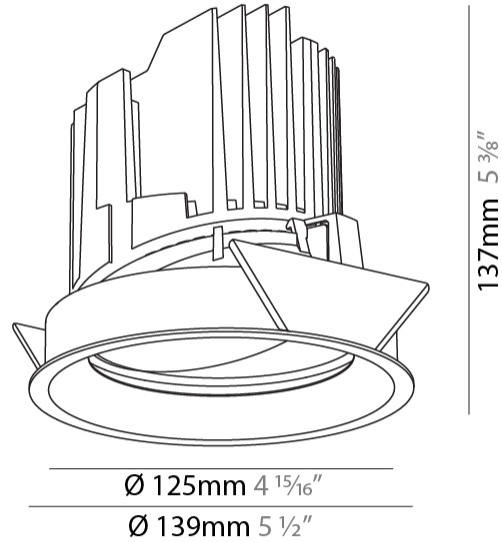

GENERAL

Series: Bioniq
Subseries: Bioniq Round Adjustable
Brand: Prolicht
Division: Architectural
Mounting Type: Recessed
Mounting Location: Ceiling
Subcategory: Downlight

PHYSICAL

Shape: Round
Diameter (mm): 139
Diameter (in): 5 1/2
Height (mm): 137
Height (in): 5 3/8
Ceiling Thickness (mm): 10 / 12.5 / 15
Ceiling Thickness (in): 3/8 or 1/2 or 9/16
Min. Recessing Depth (mm): 150
Min. Recessing Depth (in): 5 7/8
Light Distribution: Adjustable / Downlight
Weight (kg): 0.853
Weight (lbs): 1.88
Fixture Finish: SSR / BKV / CWI / CRY / HAB / LAG / UFT / ITA / RUA / RUR / MIC / FTG / MYG / TWT / LOD / PUS / FRO / FUP / KIA / POP / BLS / SPG / MEY / GOH / GUM / CHC / COM / ABZ / JAG / OBR / MOS / ROR
Fixture Material: Aluminum Die Cast
Cut-out Measurements: 130mm / 5 1/8"

LED

Number of LEDs: 1
Color Temperature (°K): 2700 / 3000 / 3500 / 4000
Max. Delivered Lumen (lm): 1180 / 1930 / 2029 / 2070
Nominal Lumen (lm): 3210 / 3290 / 3459 / 3530
CRI: >90 CRI
Lamp Life (hrs): 50000

OPTICAL

Reflector: 10 / 18 / 36
Adjustability: Rotational 355°, Tilt 30°

RATINGS AND CERTIFICATIONS

Certified By: Certified for North American Standards
IP rating: IP54

BIONIQ ROUND ADJUSTABLE RECESSED

A35242-